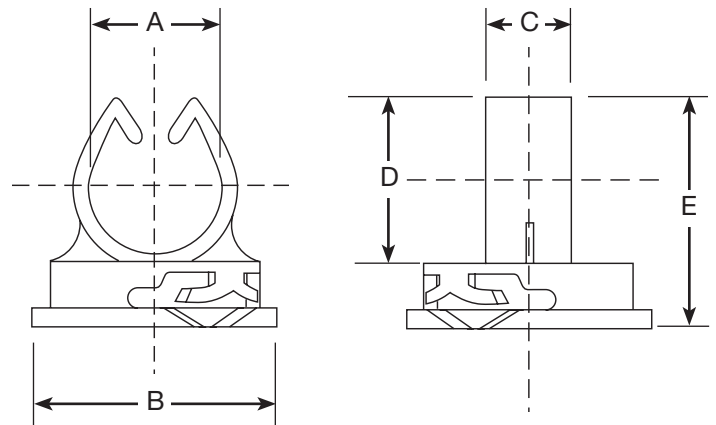

Submittal Package

viega

Plastic Foam Board Clips

Part Number: 15302
 Normal Uses: Attaching Viega Barrier PEX tubing to rigid foam board insulation
 Tubing Compatibilities: 1/2", 5/8" Viega Barrier PEX tubing
 Material Makeup: Plastic
 Package Quantity: 100 clips

Part Number	A	B	C	D	E	F	G
15302	0.75"	.875"	1.50"	0.56"	2.0"	1.0"	1.0"

Wire Mesh Clip

Part number: 15301
 Normal Uses: Attaching Viega Barrier PEX tubing to wire mesh
 Tubing Compatibilities: 1/2", 5/8" Viega Barrier PEX tubing
 Material Makeup: Plastic
 For wire diameter: 1/8" to 3/16"
 Package Quantity: 100 clips

Part Number	A	B	C	D	E
15301	0.75"	1.625"	0.56"	1.0"	1.5"