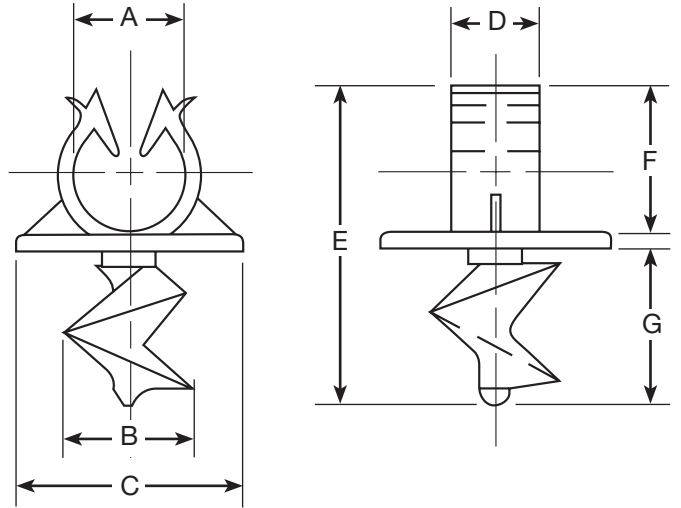

Submittal Package

viega

Plastic Foam Board Clips

Part Number: 15302
 Normal Uses: Attaching Viega Barrier PEX tubing to rigid foam board insulation
 Tubing Compatibilities: 1/2", 5/8" Viega Barrier PEX tubing
 Material Makeup: Plastic
 Package Quantity: 100 clips

Part Number	A	B	C	D	E	F	G
15302	0.75"	.875"	1.50"	0.56"	2.0"	1.0"	1.0"

Wire Mesh Clip

Part number: 15301
 Normal Uses: Attaching Viega Barrier PEX tubing to wire mesh
 Tubing Compatibilities: 1/2", 5/8" Viega Barrier PEX tubing
 Material Makeup: Plastic
 For wire diameter: 1/8" to 3/16"
 Package Quantity: 100 clips

Part Number	A	B	C	D	E
15301	0.75"	1.625"	0.56"	1.0"	1.5"